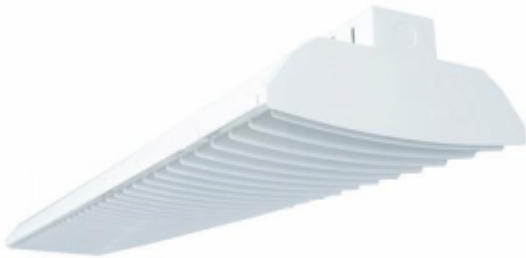

Louver Series 3 LED Light Fixture (AC/DC combo)

AC/DC Combination 48" Long Louver Series 3-Lamp Fluorescent Light Fixture

T8RL-3LED-120/277AC(2L)-48DC(1L)-20-WH

T8IN3LED-120/277AC(2L)-125DC(1L)-20-WH

WH: White Reflector

WSB: White Straight Blade

Dimensions: 48" x 97/8" x 4 13/16"

Two (2) Outer Lamps @ 120/277AC & One (1) Inner lamp 48DC or 125DC

T8 18Watt 120/277AC LED Tube

- Input Voltage: 120/277AC
- Frequency: 50>60Hz
- Power factor: >0.90
- Size: 1" x 48"
- Power: 18Watts
- Color: Frosted @ 5000K
- Lumens: 1500
- PC Lens: Clear
- Beam Angle: 120°
- Life Expectancy: 50,000 Hrs.
- Certification: UL & CUL
- Material: Alum. Alloy & Acrylic Cover
- Warranty: 3 Years

T8 20 Watt 48DC or 125DC LED Tube

- Input Voltage: 48DC or 125DC
- Power Factor: > 90
- Size: 1" x 48"
- Power: 20W
- Lumens: 1800
- Color: 4000K
- Color Rendering Index: > 80
- PC Lens: Milky
- Beam Angle: 160°
- Lamp Life Expectancy: 50,000 Hours
- Operating Temperature: -4F to +150 F
- Warranty: 3 Year Free Replacement